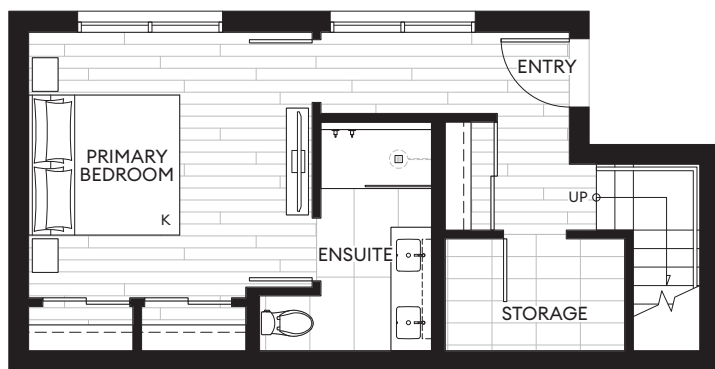

WREN

UPPER WESTSIDE

D4

TOWNHOME COLLECTION
BLOCK 1

3 BEDROOM + STORAGE
2 BATH

Total	2,815 SF
Indoor	1,473 SF
Outdoor	1,342 SF

W28TH AVE

LEVEL 2

W28TH AVE

LEVEL 3

W28TH AVE

LEVEL 4