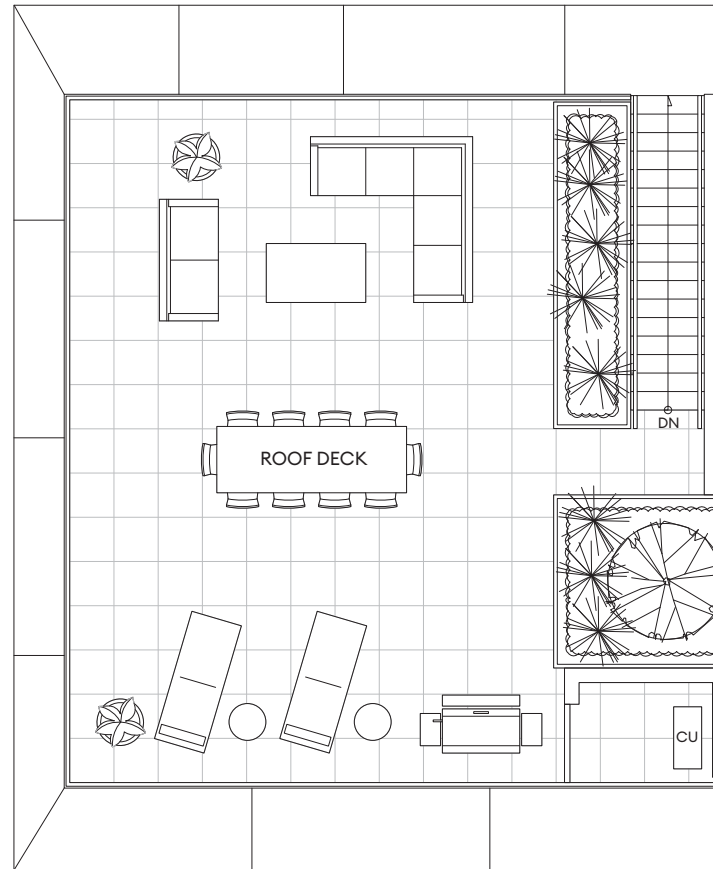

WREN

UPPER WESTSIDE

D4

TOWNHOME COLLECTION
BLOCK 1

3 BEDROOM + STORAGE
2 BATH

Total	2,815 SF
Indoor	1,473 SF
Outdoor	1,342 SF

W28TH AVE

LEVEL 2

W28TH AVE

LEVEL 3

W28TH AVE

LEVEL 4