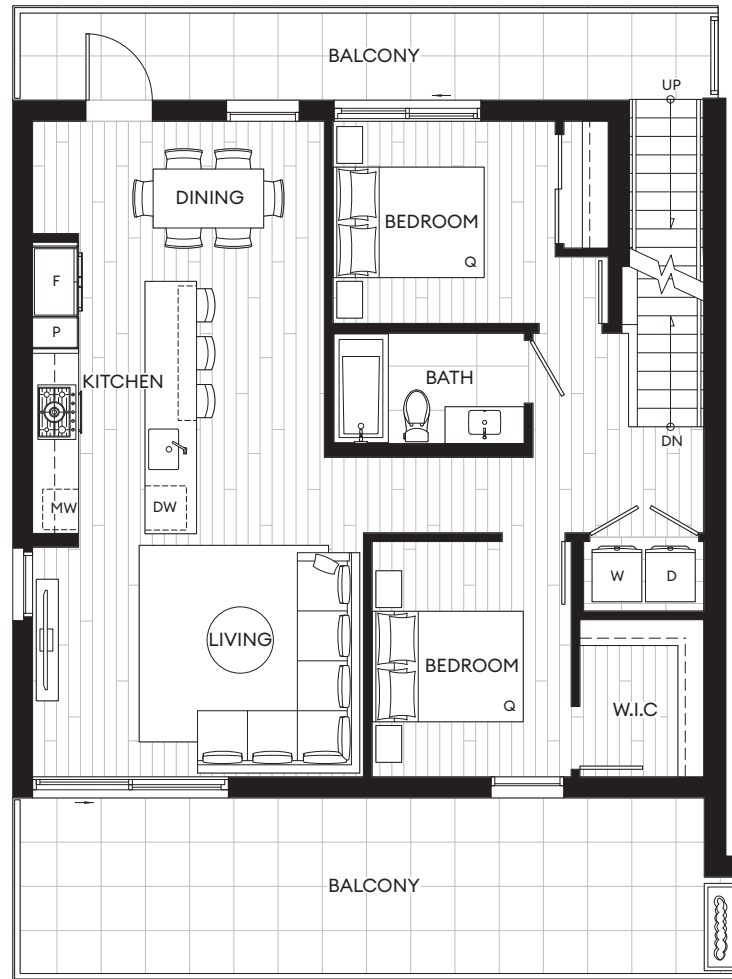

WREN

UPPER WESTSIDE

D4

TOWNHOME COLLECTION
BLOCK 1

3 BEDROOM + STORAGE
2 BATH

Total	2,815 SF
Indoor	1,473 SF
Outdoor	1,342 SF

W28TH AVE

LEVEL 2

W28TH AVE

LEVEL 3

W28TH AVE

LEVEL 4