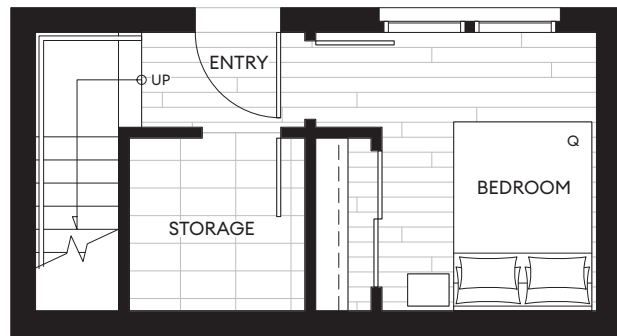

WREN

UPPER WESTSIDE

D1

TOWNHOME COLLECTION
BLOCK 1

2 BEDROOM + STORAGE
2 BATH

Total	1,875 SF
Indoor	1,072 SF
Outdoor	803 SF

W28TH AVE

LEVEL 2

W28TH AVE

LEVEL 3

W28TH AVE

LEVEL 4