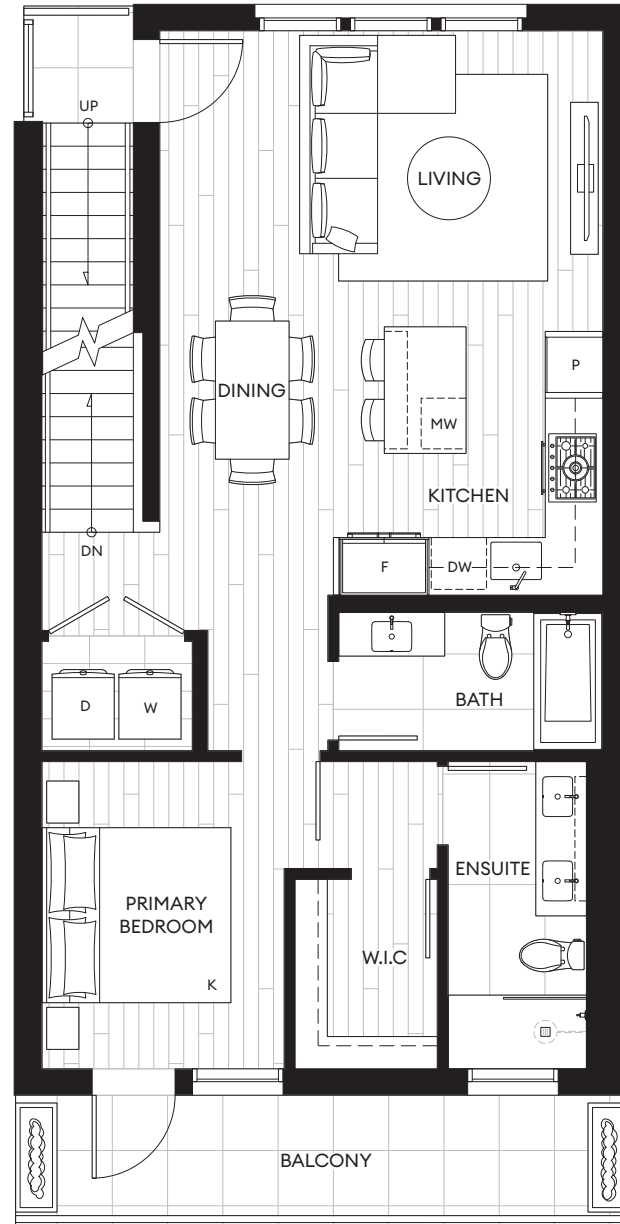

WREN

UPPER WESTSIDE

D1

TOWNHOME COLLECTION
BLOCK 1

2 BEDROOM + STORAGE
2 BATH

Total	1,875 SF
Indoor	1,072 SF
Outdoor	803 SF

W28TH AVE

LEVEL 2

W28TH AVE

LEVEL 3

W28TH AVE

LEVEL 4