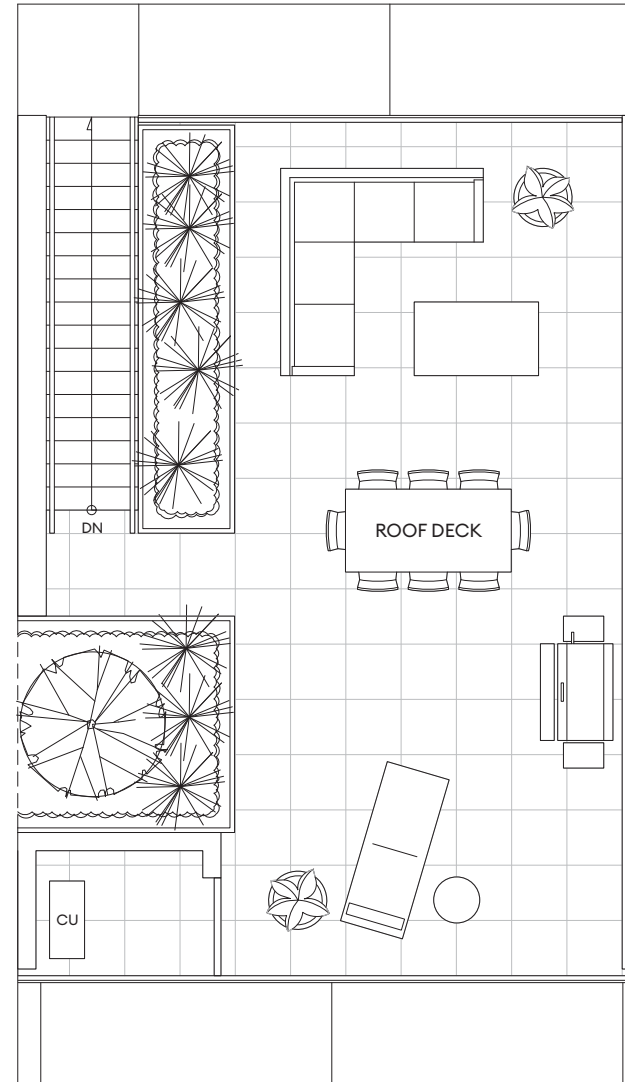

WREN

UPPER WESTSIDE

D1

TOWNHOME COLLECTION
BLOCK 1

2 BEDROOM + STORAGE
2 BATH

Total	1,875 SF
Indoor	1,072 SF
Outdoor	803 SF

W28TH AVE

LEVEL 2

W28TH AVE

LEVEL 3

W28TH AVE

LEVEL 4