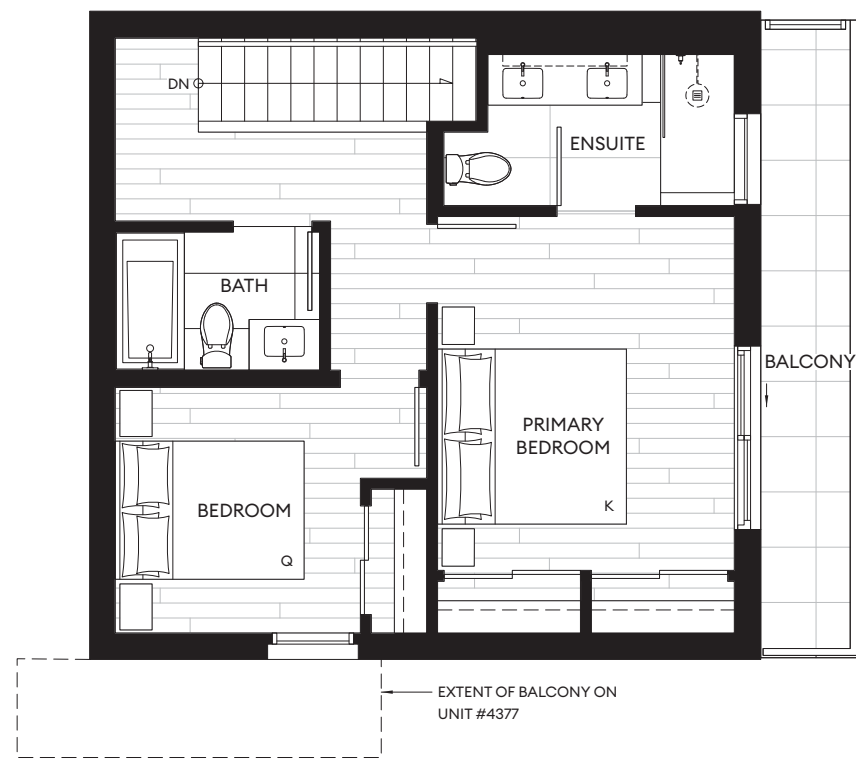

WREN

UPPER WESTSIDE

C4

TOWNHOME COLLECTION
BLOCK 3

3 BEDROOM + STORAGE
3 BATH

Total 2,084-2,120 SF
Indoor 1,453 SF
Outdoor 631-667 SF

EXTENT OF BALCONY ON
UNIT #4377