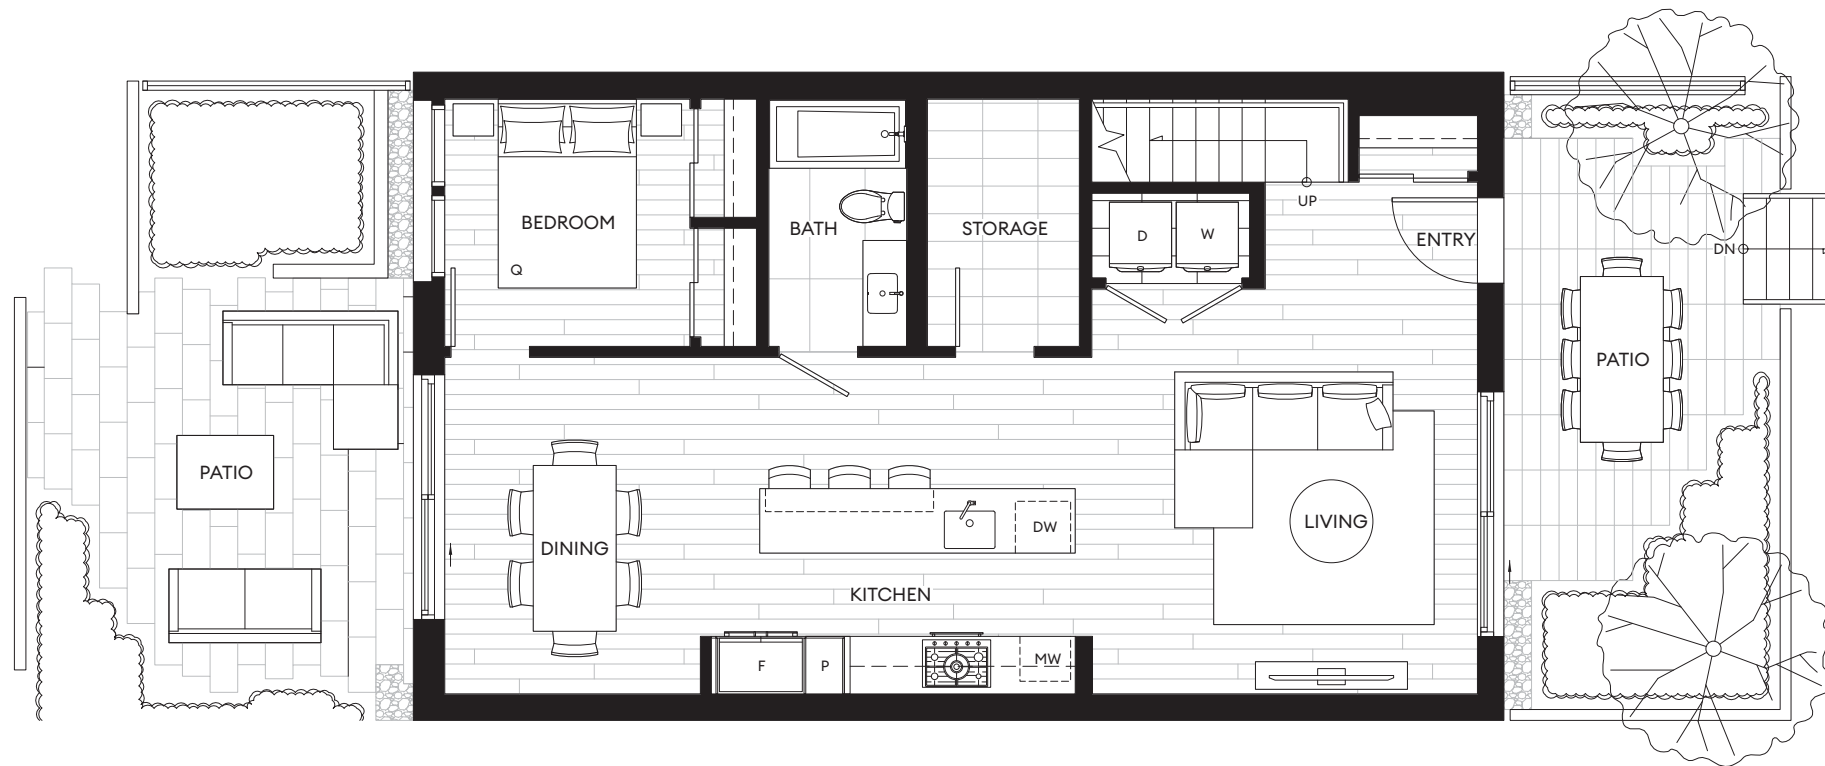

WREN

UPPER WESTSIDE

C4

TOWNHOME COLLECTION
BLOCK 3

3 BEDROOM + STORAGE
3 BATH

Total 2,084-2,120 SF
Indoor 1,453 SF
Outdoor 631-667 SF

EXTENT OF BALCONY ON
UNIT #4377